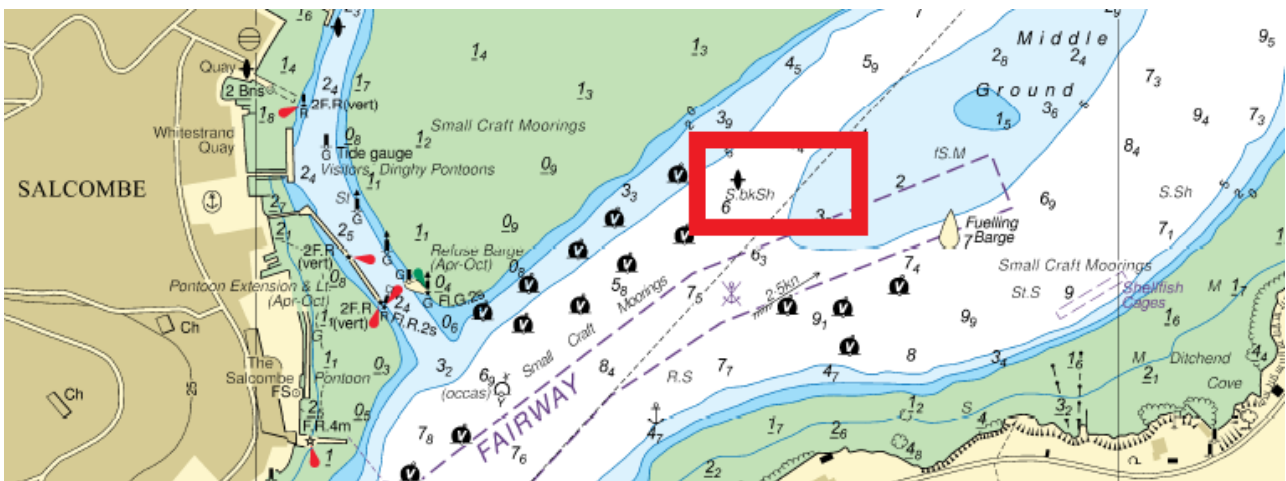

SOUTH HAMS DISTRICT COUNCIL

SALCOMBE HARBOUR – KINGSBRIDGE ESTUARY

LOCAL NOTICE TO MARINERS NO 06 OF 2024

DIVING AND MAINTENANCE OPERATIONS

Mariners are advised that on Thursday 2nd May 2024 the 'Effy D' will be conducting maintenance and diving operations in Salcombe Harbour.

The 'Effy D' is a 20m x 9m work barge (pictured below) and will be specifically manoeuvring in the middle of the main channel/fairway between the visitor moorings and fuel barge, as indicated by the red box on the below chart segment. Please treat this craft as being restricted in ability to manoeuvre at all times and give her a wide berth. 'Effy D' will also exhibit the A Flag during diving operations.

Please listen to further instruction or information on VHF Ch 14.

Cancel this LNTM 3rd May 2024.

C Sims-Stirling
Salcombe Harbour Master

01.05.2024

Harbour Office, Whitestrand, Salcombe, Devon.TQ8 8BU

01548 843791